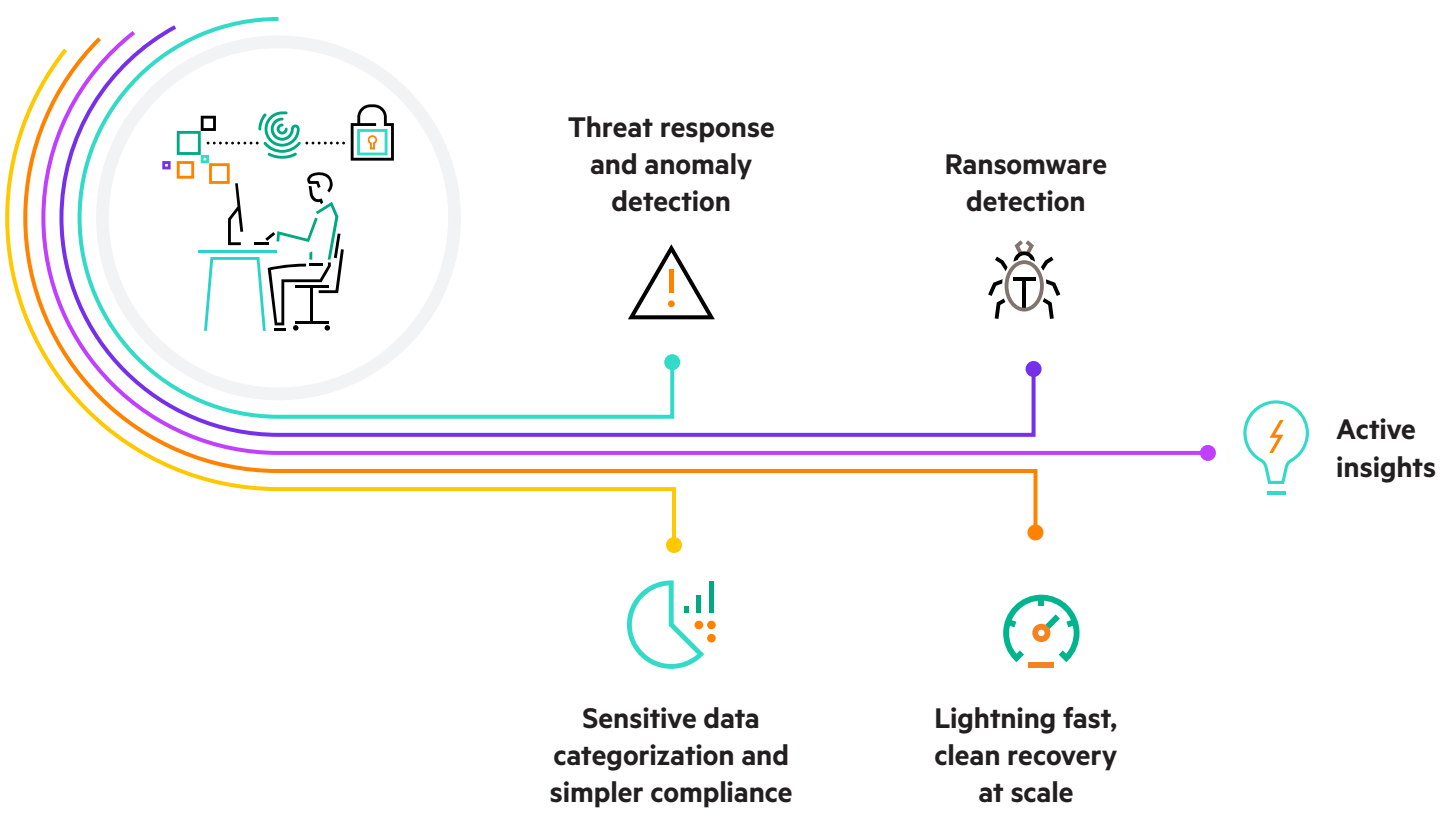

Data protection designed to secure your workloads from edge to cloud

Together, HPE GreenLake and Commvault have your data recovered, ready, and resilient with a unified platform that uses AI/ML for: