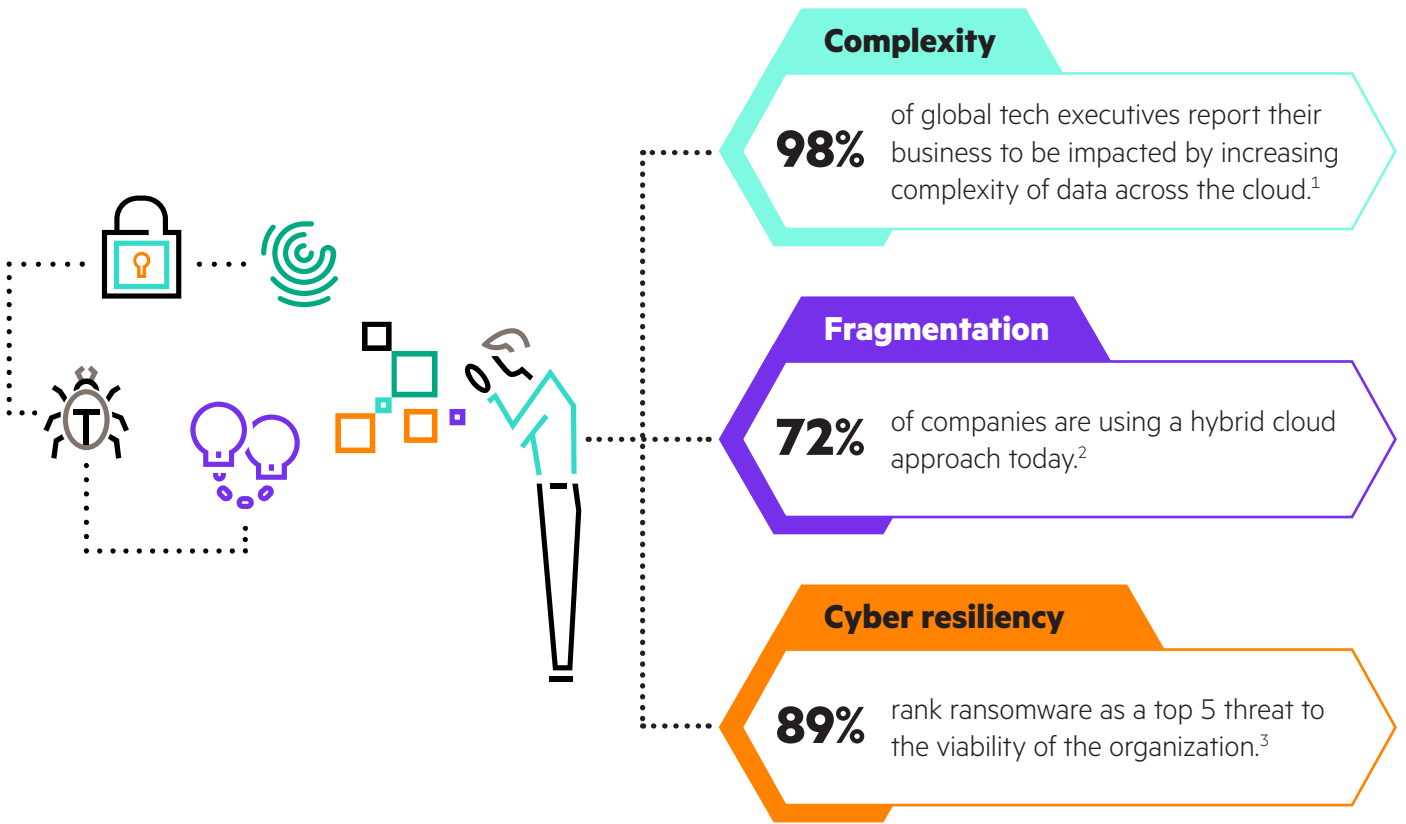

Protecting your data with HPE and Commvault

HPE GreenLake Flex Solutions built for Commvault

Enterprise data protection is more challenging than ever

Unlock the power of data with the right operating model

Leverage AI-enabled cyber recovery and data security across the hybrid cloud with a single platform: Commvault Cloud delivered as a service with the HPE GreenLake cloud

Data protection designed to secure your workloads from edge to cloud