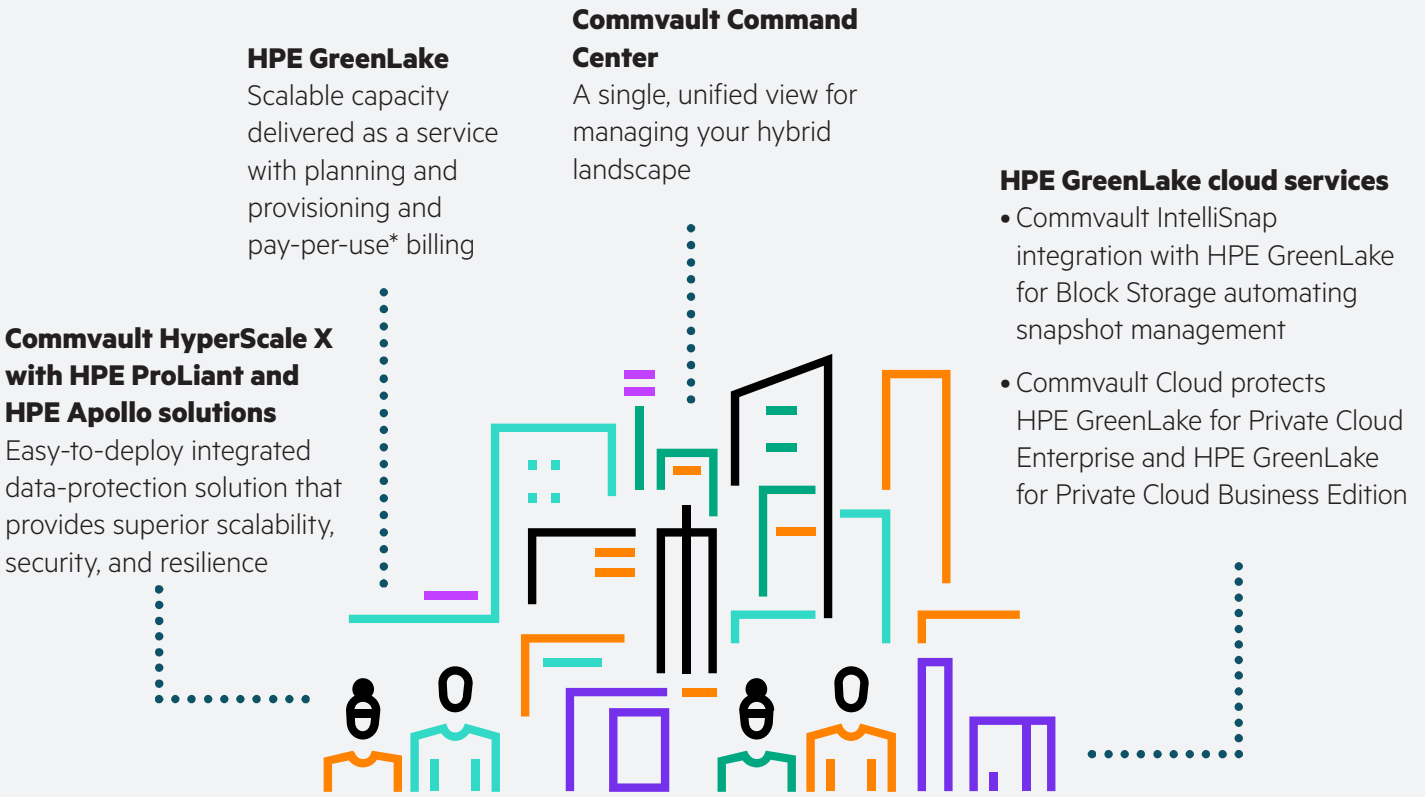

Protecting your data with HPE and Commvault

HPE GreenLake Flex Solutions built for Commvault

Enterprise data protection is more challenging than ever

Unlock the power of data with the right operating model

Leverage AI-enabled cyber recovery and data security across the hybrid cloud with a single platform: Commvault Cloud delivered as a service with the HPE GreenLake cloud

Data protection designed to secure your workloads from edge to cloud